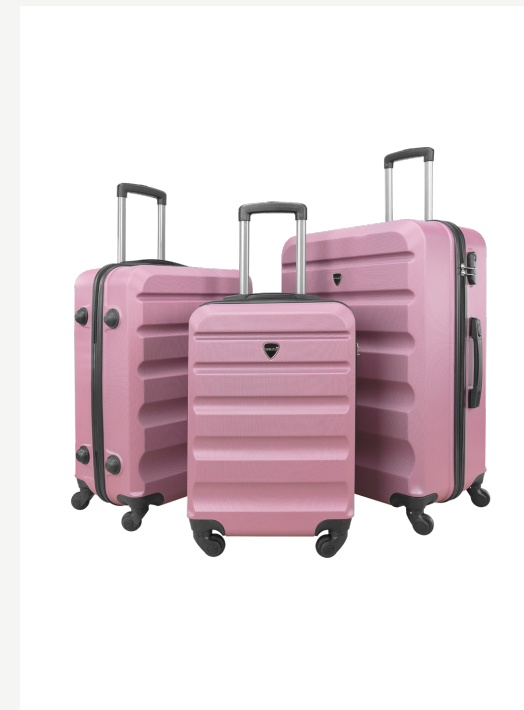

WX-330 DIAMOND SERIES

**BLACK**

Wexta WX-330 DIAMOND Series  
with 3-pack luggages

Ürün Kodu: **22803**

WX-330 DIAMOND SERIES

**PINK**

Wexta WX-330 DIAMOND Series  
with 3-pack luggages

Ürün Kodu: **22804**