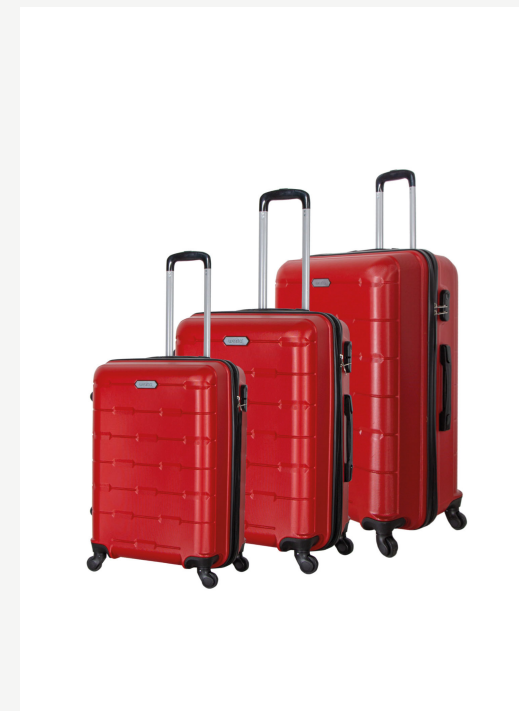

WX-1
RED

Wexta WX-1 series
with 3-pack luggages

Product code: **22403**