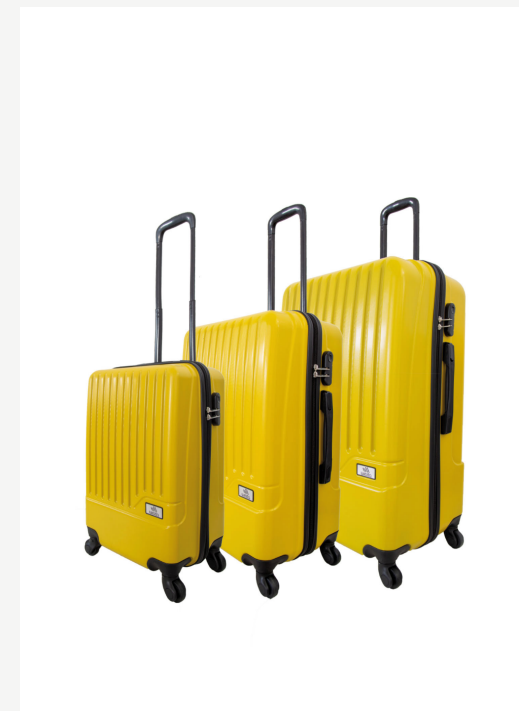

WX-230 SEIES
YELLOW

Wexta WX-230 series
with 3-pack luggages

Product code: **22604**