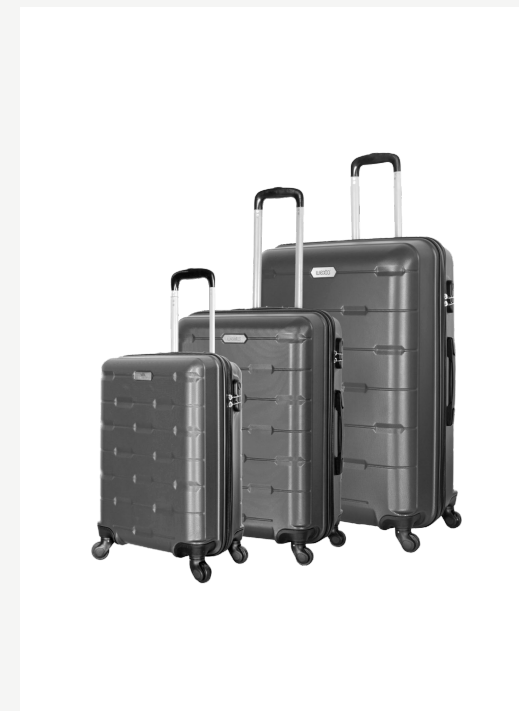

WX-1
SILVER

Wexta WX-1 series
with 3-pack luggages

Product code: **22406**